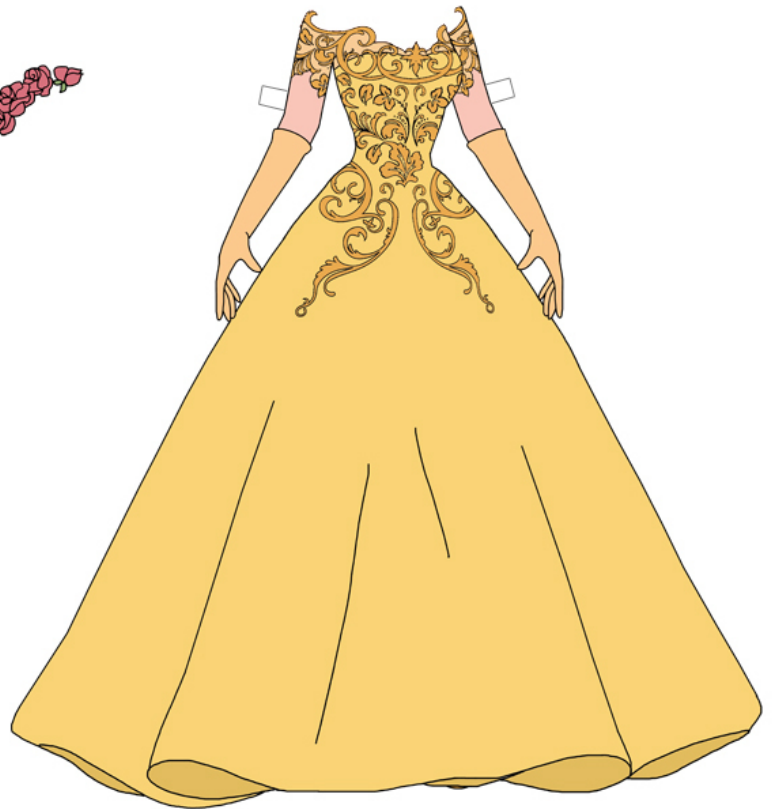

# Belle Paper Doll

by Disneyclips.com

## Instructions:

1. Print on heavy paper.
2. With the help of an adult, cut out Belle, the dresses and accessories.  
Be sure to cut around the tabs!
3. Place the desired dress and accessory where they belong on Belle and fold the tabs behind.